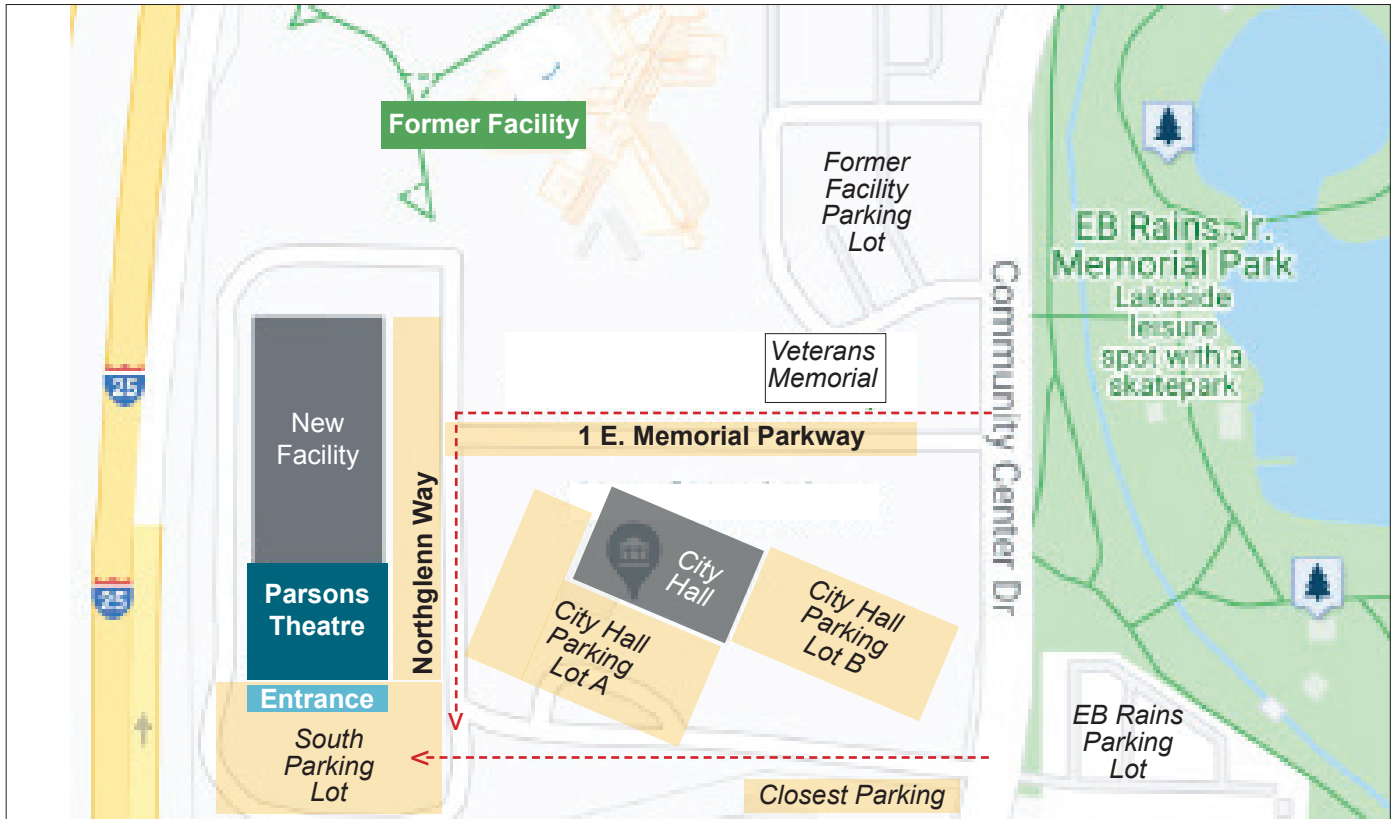

## Performances at the Parsons Theatre 1 E. Memorial Parkway

Our new facility is located just south of our previous address. From Community Center Drive turn west on 1 E. Memorial Parkway (near the Veterans Memorial), then left at the stop sign onto Northglenn Way and follow the road into the south parking lot.

Or from Community Center Drive turn west at the entrance to City Hall at 11701 Community Center Drive and follow the road into the south parking lot.

Parking is available on E. Memorial Parkway, on Northglenn Way along the front of the building, in the South Parking Lot outside the theatre entrance and on all sides of City Hall. Additional parking is available at our former facility (11801 Community Center Drive) and across the street from City Hall at EB Rains Park.